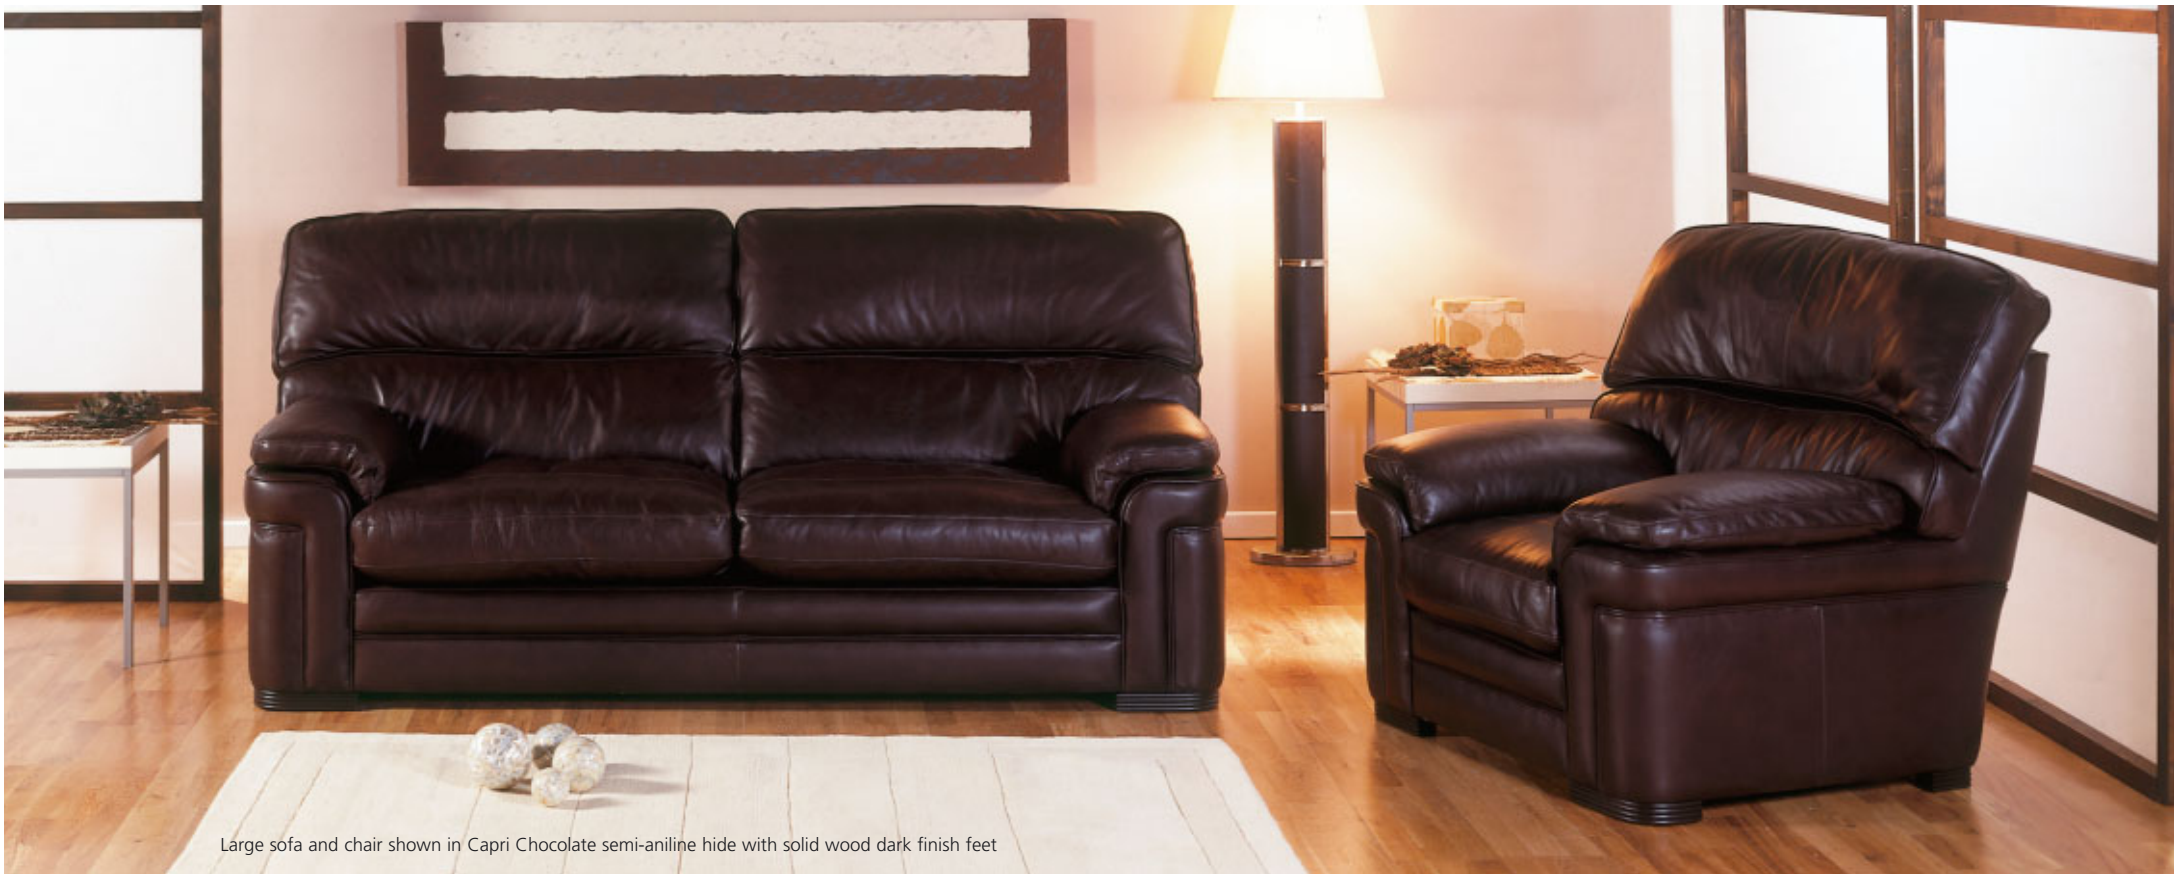

Linara

- Twin piping detail
- High back for comfort and support
- Reflex interiors and arm pads for resilience and comfort
- Fast-track delivery available in Matrix Beige and Club Espresso not recliners
- Hardwood frame
- Choice of feather/fibre or reflex interiors on leather model only
- Available in a choice of contemporary fabric or enduring quality semi-aniline hide

Height 990 (39")
Width 2135 (84")
Depth 965 (38")

990 (39")
1880 (74")
965 (38")

990 (39")
1080 (42.5")
965 (38")

1016 (40")
1080 (42.5")
965 (38")

430 (17")
788 (31")
585 (23")